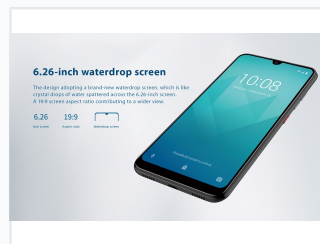

6.26-inch Waterdrop Screen Smartphone

This smartphone features a 6.26-inch waterdrop screen with a 19:9 aspect ratio. It is powered by an octa-core processor and has a 13MP AI dual camera system.

ADDITIONAL IMAGES

Overview

Professional Mobile Communication

This smartphone features a sleek 6.26-inch waterdrop display designed for an immersive viewing experience. It is powered by an efficient octa-core processor that utilizes intelligent algorithms for performance optimization and smooth operation. The device is equipped with a versatile AI-enhanced dual rear camera system and a dedicated front beauty camera to capture professional-quality images.

Display

Screen Size	6.26 inch
Resolution	720*1520 HD+

Performance

CPU Architecture	Octa-core Cortex-A55
Max Clock Frequency	1.6 GHz

Camera

Camera Configuration

Camera	Resolution	Features
Rear Main	13MP	AI AF
Rear Depth	2MP	FF
Front	8MP	AI Beauty, FF

Physical

Available Colors

Black • Green • Purple

Dimensions

157.1 * 75.8 * 8.1 mm