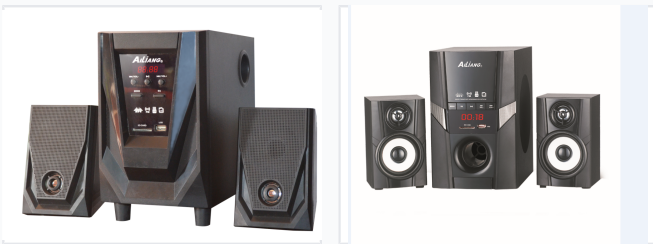

60W Dual 12-inch Stage Speaker with FM, USB, SD, and Karaoke

This stage speaker delivers powerful audio with its 60W output and dual 12-inch woofers. It features FM radio, USB/SD card reader, equalizer, karaoke function, self-amplification, and a guitar input.

ADDITIONAL IMAGES

Overview

Immersive Multimedia Audio System

This 60W multimedia speaker system is engineered to deliver a balanced and immersive audio experience, featuring a robust subwoofer and dual satellite speakers. Designed for versatility, it includes integrated connectivity options such as FM radio, USB, and SD card playback, making it suitable for music, movies, and gaming. The system offers intuitive control through a front-panel digital display and dedicated adjustment buttons for volume, mode, and equalization.

Technical Specifications

Total Power Output

60 W

Power Output

Speaker Configuration

- 2.1 Channel System
- Dual Satellite Speakers
- Subwoofer Bass Box

Connectivity & Features

Integrated Controls