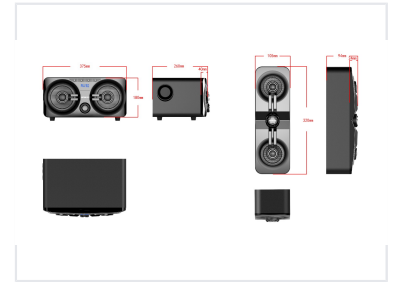

60W 2.2 Multimedia Home Theater Speaker System

This 60W 2.2 multimedia home theater speaker system delivers immersive audio experiences. It features two satellite speakers and a central unit with dual drivers, providing balanced sound distribution.