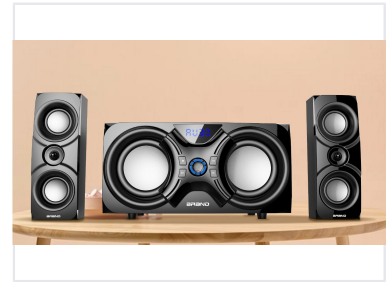

# 60W 2.2 Channel Multimedia Computer Subwoofer System

This 60W 2.2 channel multimedia computer subwoofer system delivers rich and immersive audio. It includes a dedicated subwoofer for deep bass response and two satellite speakers for clear mid and high frequencies.

## ADDITIONAL IMAGES

### Immersive Multimedia Audio

The EM-3019FT is a powerful 60W 2.2 channel multimedia computer subwoofer system designed to deliver a rich and immersive audio experience. Featuring a dedicated subwoofer for deep bass and satellite speakers for clear mid and high frequencies, it is an ideal solution for gaming, music, and home entertainment setups. With versatile connectivity options including Bluetooth, USB, and AUX, this system provides seamless integration with a wide range of multimedia devices.

### Control Features

- LED Display
- Remote Control