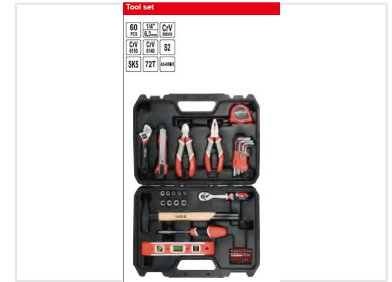

## 60-Piece 1/4" Drive Tool Set with Level

This 60-piece tool set includes a 1/4" drive ratchet and sockets, pliers, screwdrivers, hex keys, a measuring tape, utility knife, wrench, hammer and a level. The components are constructed from high-quality materials and organized within a durable carrying case for easy storage.

#### Professional 60-Piece Tool Set

This comprehensive 60-piece tool kit offers a versatile solution for a wide range of maintenance and repair tasks. Featuring a robust 1/4" drive system, the set includes essential hand tools like pliers, wrenches, a hammer, and a precision level. Each component is manufactured from durable materials like CrV and S2 steel, organized within a high-quality carrying case for maximum portability.

### Performance Metrics

**72 T**

Ratchet Tooth Count

**3 m**

Tape Measure Length

**60 pcs**

Total Piece Count

Hex Key Range