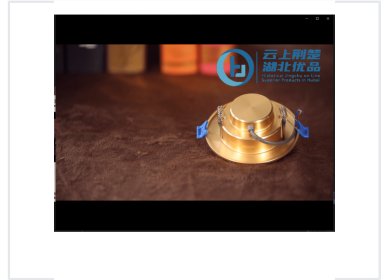

5W Recessed LED Downlight with Gold Ring

This 5W LED downlight is designed for recessed ceiling installation. It features a brushed gold finish and spring-loaded clips for secure mounting, making it suitable for indoor lighting applications.

ADDITIONAL IMAGES

Product Overview

Premium Recessed LED Downlight

This 5W recessed LED downlight features an elegant gold ring design, combining aesthetic appeal with high-performance illumination. Built with an aviation-grade aluminum shell, it offers exceptional durability and heat dissipation for long-term reliability. Designed for versatility, this fixture is an ideal choice for shopping malls, hotels, and residential guest rooms, providing uniform and energy-efficient lighting across diverse interior environments.