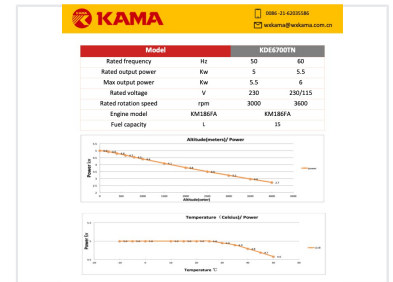

5kW Diesel Generator Set

This 5kW diesel generator provides reliable power with its silent operation. The KDE6700TN model features a robust diesel engine, electric start, and a control panel for easy monitoring and operation.