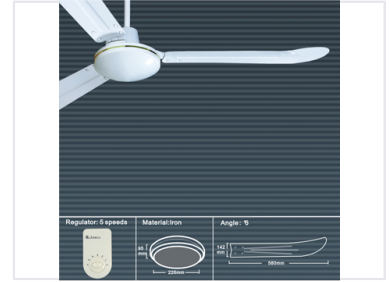

56-Inch Ceiling Fan with Five-Speed Regulator

This 56-inch ceiling fan provides air circulation for indoor spaces. It features a five-speed regulator and operates at 220V with a 75W motor.

Product Overview

High-Performance 56-Inch Ceiling Fan

This durable 56-inch ceiling fan is engineered for effective air circulation in large spaces. Constructed from robust iron, it features a reliable motor and a versatile five-speed regulator to suit various environmental needs. With a sleek design and precise engineering, this fan provides consistent performance for professional and commercial applications.

Technical Specifications

Size	56 inch
Motor Size	119x8mm
Voltage Rating	220 V
Frequency	50 Hz

Performance Metrics

Key Performance Metrics

75 W Wattage	300 R.P.M. Speed	85 K Temperature Rising
------------------------	----------------------------	-----------------------------------

Design and Build

Installation Dimensions

Component	Dimension
Remote Control	95mm
Ceiling Mount	142mm x 226mm
Blade Length	580mm

Material	Iron
Blade Angle	8 degrees

Control System

Speed Settings

5-Speed Regulator