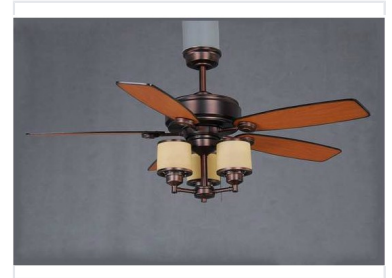

52-Inch Indoor Ceiling Fan with Light Kit

This 52-inch ceiling fan provides both cooling and illumination for indoor spaces. It features five blades with a wood grain finish and an integrated lighting fixture with three cylindrical glass shades.

Product Overview

Elegant Comfort for Indoor Spaces

This 52-inch indoor ceiling fan combines functional cooling with ambient lighting, making it an ideal choice for bedrooms, living rooms, and dining areas. Featuring a sophisticated wood grain finish on its five blades and a durable dark bronze motor housing, this unit seamlessly blends traditional and contemporary design elements. The integrated three-light fixture provides versatile illumination, while the reversible motor ensures year-round comfort by optimizing air circulation.

Technical Specifications

| | |
|------------------|----------------------------|
| Blade Span | 52 inches |
| Number of Blades | 5 |
| Light Kit | 3-Light Integrated Fixture |
| Bulb Base | E26 |

Design & Aesthetics

| | |
|--------------|---|
| Finish Style | Wood Grain Blades, Dark Bronze Housing, Traditional, Contemporary |
| Glass Shades | 3 |

Installation & Usage

Recommended Use

Indoor • Bedroom • Living Room • Dining Area