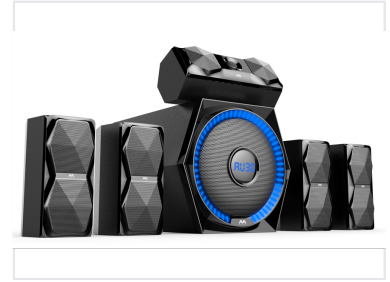

5.1 Channel Surround Sound Speaker System with Subwoofer

This 5.1 channel surround sound speaker system delivers immersive audio for gaming, movies, and music. It features a powerful subwoofer and five satellite speakers for a balanced and dynamic sound experience.

Product Overview

Immersive 5.1 Surround Sound

This 5.1 channel surround sound speaker system is engineered to deliver a dynamic and balanced audio experience for home entertainment. With a dedicated subwoofer and five satellite speakers, it provides rich, detailed sound suitable for movies, gaming, and music. The system includes versatile connectivity options such as USB and SD card support, alongside an integrated LED display for easy operation.