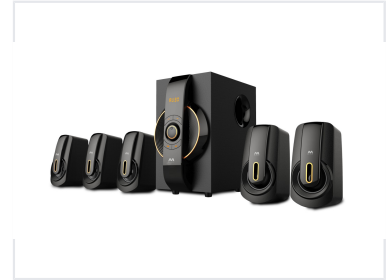

5.1 Channel Computer Speaker System

This 5.1 channel computer speaker system delivers immersive audio for gaming, music, and movies. It features a dedicated subwoofer and five satellite speakers designed for clear and balanced sound.

Overview

Immersive 5.1 Channel Audio Experience

This 5.1 channel computer speaker system is engineered to deliver a complete surround sound experience for gaming, music, and cinematic entertainment. With a dedicated subwoofer providing deep bass and five satellite speakers ensuring balanced audio reproduction, this system transforms any workspace into an immersive audio environment. It features versatile connectivity options, including wireless Bluetooth streaming, USB/SD playback, and FM radio support, making it a highly adaptable solution for modern multimedia setups.

Technical Specifications

Total Output Power

120 W

Power Output

Speaker Configuration

- 1 x 5.25 inch Subwoofer
- 5 x 3 inch Satellite Speakers

Dimensions

Subwoofer Dimensions	200 x 350 x 320 mm
Satellite Speaker Dimensions	90 x 190 x 110 mm

Features

System Features

FM Radio • LED Display • Remote Control Included

Connectivity	Bluetooth, AUX Input, USB Playback, SD Card Playback
--------------	------------------------------------------------------