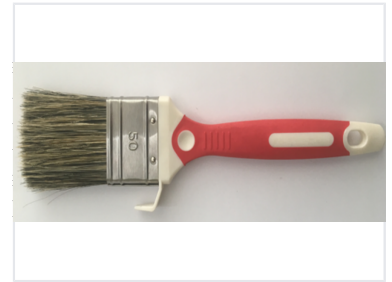

50mm Paint Brush with Ergonomic Handle

This 50mm paint brush features a blend of natural and synthetic bristles secured by a durable metal ferrule. The handle is ergonomically designed with a red rubberized grip and includes a hanging hole.

Overview

Professional Grade Paint Brush

This 50mm paint brush is engineered for both professional contractors and DIY enthusiasts. It features a high-quality blend of natural and synthetic bristles for optimal paint pickup and release. The ergonomic handle design ensures comfort during extended use, while the durable construction makes it a reliable tool for various painting projects.

Technical Specifications

Bristle Composition

- 70% Natural boiled hog bristle
- 30% Mini hollow SRT PET (50% white and 50% black mix)

Features

Key Features

Ergonomic Handle • Hanging Hole • Professional Grade • Durable Construction