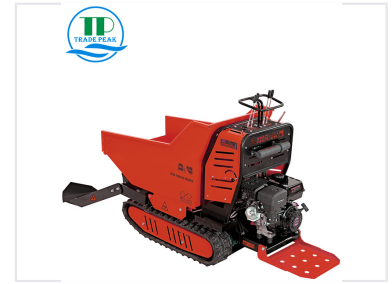

500kg Hydraulic Mini Tracked Dumper

This mini tracked dumper is perfect for hauling materials like dirt, sand, and wood through narrow spaces and over difficult terrain. It features a rubber track and optional snowblade for versatile use.

ADDITIONAL IMAGES

Overview

Versatile Material Transport

This hydraulic mini tracked dumper is designed as an all-rounder for transporting bulk materials such as dirt, sand, sod, and wood. Its compact design allows for easy navigation through narrow spaces and roads, while the rubber track system ensures stability over difficult terrain. Equipped with a powerful hydraulic system, it offers precise control for efficient loading and unloading tasks.

Performance & Engine

Engine & Power

9 HP Engine Power	270 cc Engine Displacement	11.5 L/min Pump Flow
-----------------------------	--------------------------------------	--------------------------------

Fuel Type	Gasoline
Transmission	Hydrostatic
Starting Methods	Recoil Start, Electric Starter

Dimensions & Capacity

Machine Dimensions

Specification	Value
Load Capacity	500kg
Machine Weight	340kg
Box Length	950mm
Box Width	680mm
Box Depth	465mm
Packing Size	1740 x 860 x 1230mm