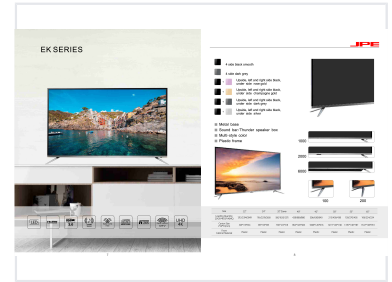

# 4K UHD LED Television with Multiple Base Options

This television features a UHD 4K display with LED backlighting. It supports HDMI and USB 3.0 connectivity and comes with various base options.

### EK Series 4K UHD Television

The EK Series offers a versatile range of 4K UHD LED televisions designed to meet diverse commercial and residential display needs. Featuring advanced h.265 decoding, digital comb filtering, and an integrated invisible speaker system, these units deliver high-quality visual and audio performance. With extensive customization options including multiple base styles and cabinet finishes, this series provides a flexible solution for various interior design requirements.

## Technical Specifications

Resolution	4K UHD
Backlight	LED
Connectivity	HDMI, USB 3.0
Audio System	Invisible speaker system
Broadcast Standards	DTV, h.265 Decoding