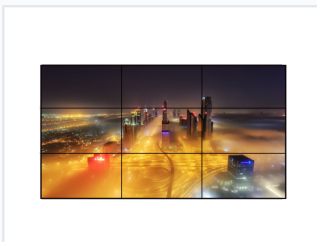

ADDITIONAL IMAGES

Product Overview

Professional Multi-Screen Video Wall Solution

This 49-inch LCD video wall display is engineered for high-impact commercial environments, utilizing advanced multimedia information publishing systems to deliver crisp, lifelike visuals. Designed for scalability, it supports seamless, pixel-perfect large-format configurations without size limitations. Featuring commercial-grade panels and professional color adjustment technology, it ensures reliable performance for demanding applications like airports, shopping malls, and control rooms.

Technical Specifications

Supported Orientations

Landscape • Portrait

Screen Size	49 inch
Panel Type	Commercial-grade LCD
Input Connectivity	HDMI, DisplayPort, VGA