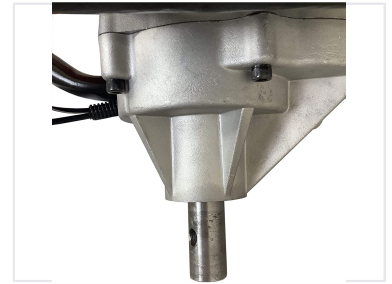

43cc Earth Auger Powerhead for One-Person Use

This 43cc earth auger powerhead is designed for one-person operation. It features a lightweight design and compatibility with various auger bit sizes.

ADDITIONAL IMAGES

Overview

Powerful Performance for One-Person Operation

This 43cc 2-cycle earth auger powerhead is engineered for efficient and reliable performance in various soil conditions. Designed specifically for single-person operation, it combines a robust engine with an ergonomic, anti-vibration handle system to reduce operator fatigue during demanding tasks like fence post installation and tree planting. Its durable, lightweight construction ensures consistent productivity for both professional landscapers and DIY enthusiasts.

Technical Specifications

Engine Displacement

43 cc

Engine Size

Engine Type	2-cycle
Auger Connection	0.875 inch
Model Number	GTC438

Design & Ergonomics

Handle Features

- Comfort grip
- Anti-vibration design
- Anti-slip coating
- Ergonomic layout