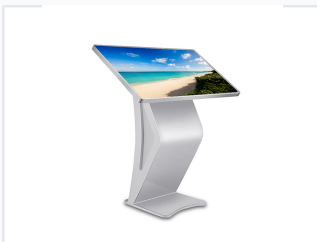

ADDITIONAL IMAGES

Overview

Professional Interactive Display Solution

This 43-inch interactive touch screen kiosk features a concise and stable business design, making it an ideal choice for high-traffic commercial environments. Equipped with professional color adjustment technology and high-resolution panels, it delivers delicate and lifelike visuals to capture audience attention. Whether used for wayfinding, information dissemination, or interactive advertising, its versatile OS support and durable construction ensure a seamless user experience across retail, hospitality, and corporate sectors.

Display Performance

Screen Size	43 inch
Display Technology	Commercial Panel, Professional Color Adjustment, High Resolution

Interactive Interface

Touch Options

IR Touch • Capacitive Touch

System & Hardware

Supported OS

- Android System
- Windows System