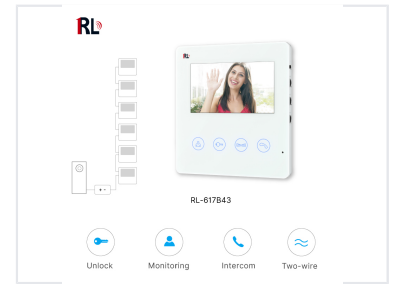

4.3-inch Two-Wire Video Intercom Indoor Monitor

This indoor monitor is designed for two-wire video intercom systems used in building access control. It features a 4.3-inch display for audio and video communication with visitors, enabling remote door unlocking and entrance monitoring.

Product Overview

Professional Indoor Intercom Solution

This 4.3-inch color video indoor monitor is designed for modern building access control systems. It facilitates secure audio and video communication with visitors, allowing for remote door unlocking and entrance monitoring. The two-wire connection architecture ensures a streamlined and efficient installation process for residential and commercial buildings.

Technical Specifications

Display Size	4.3 inch
Wiring Type	Two-wire
Model Identifier	RL-617B43

Features

Core Functions	Audio Communication, Video Communication, Remote Door Unlocking, Live Entrance Monitoring
Display Technology	Color TFT