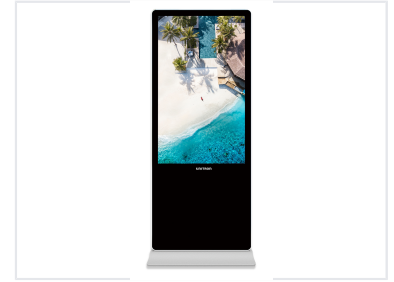

## 43-65" Floor Standing Digital Signage

This floor-standing digital LCD signage is available in sizes ranging from 43 to 65 inches. It features a metal case with a slim design and tempered glass for safety.

### Overview

Versatile LED/LCD advertising player available in 43, 55, and 65-inch models for indoor environments.

### Versatile Floor Standing Digital Signage

This premium floor-standing digital LCD signage is designed to enhance brand visibility in high-traffic indoor environments. Available in sizes ranging from 43" to 65", it features a sleek metal case protected by tempered glass for maximum durability and safety. With support for both Android and Windows operating systems, plus optional IR touch functionality, it provides a flexible platform for interactive advertisements and multimedia content.