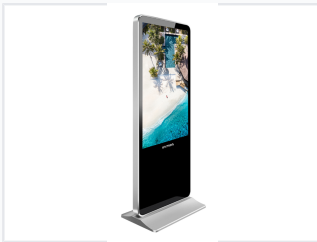

## 43-65" Floor Standing Digital Signage

This floor-standing digital LCD signage is available in sizes ranging from 43 to 65 inches. It features a metal case with a slim design and tempered glass for safety.

### Overview

Versatile LED/LCD advertising player available in 43, 55, and 65-inch models for indoor environments.

### Versatile Floor Standing Digital Signage

This premium floor-standing digital LCD signage is designed to enhance brand visibility in high-traffic indoor environments. Available in sizes ranging from 43" to 65", it features a sleek metal case protected by tempered glass for maximum durability and safety. With support for both Android and Windows operating systems, plus optional IR touch functionality, it provides a flexible platform for interactive advertisements and multimedia content.