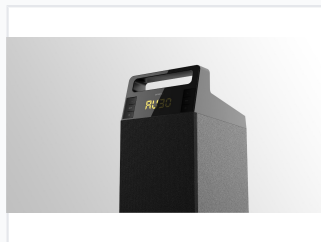

ADDITIONAL IMAGES

Overview

Versatile Floor Standing Audio System

This powerful 40W floor-standing speaker system is designed for versatile audio performance in various environments. It offers a comprehensive suite of playback options, including Bluetooth wireless streaming, USB/SD card support, and FM radio. With added features like microphone support and remote control operation, it is an ideal solution for both home entertainment and public speaking applications.

Technical Specifications

Output Power

40 W

Total Output Power

Speaker Configuration	1 x 5" Main Driver + 2 x 3" Tweeters
Dimensions (W x H x D)	130 x 550 x 180 mm
Model Number	EM-1072FT

Features & Connectivity

Microphone Capabilities

Wired Microphone Jack • Wireless Microphone Support

Control & Interface

- LED Display
- Remote Control Included

Playback & Input Methods	Bluetooth, AUX IN, USB Playback, SD Card Playback, FM Radio