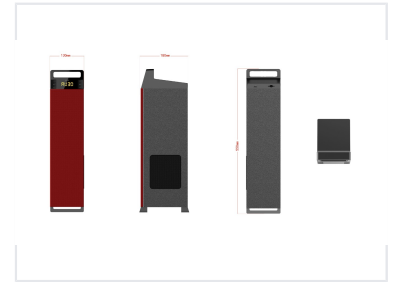

# 40W Floor Standing Speaker with Bluetooth, USB, SD, FM, and Microphone Support

This floor-standing speaker delivers 40W of powerful audio. It features Bluetooth connectivity, AUX, USB, and SD card inputs, FM radio, LED display, remote control, microphone jack, and wireless microphone support.

## ADDITIONAL IMAGES

### Versatile Floor Standing Audio System

This powerful 40W floor-standing speaker system is designed for versatile audio performance in various environments. It offers a comprehensive suite of playback options, including Bluetooth wireless streaming, USB/SD card support, and FM radio. With added features like microphone support and remote control operation, it is an ideal solution for both home entertainment and public speaking applications.

### Output Power

**40 W**

Total Output Power

Speaker Configuration	1 x 5" Main Driver + 2 x 3" Tweeters
Dimensions (W x H x D)	130 x 550 x 180 mm
Model Number	EM-1072FT