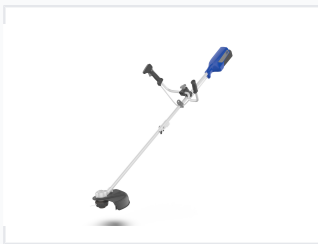

ADDITIONAL IMAGES

Product Overview

Versatile 40V Cordless Power

This 40V cordless brushless string trimmer and brush cutter is engineered for professional-grade gardening performance. Featuring a front-mounted brushless motor, it delivers consistent power and efficiency for both trimming and heavy-duty brush clearing. The ergonomic bike handle design ensures superior control and reduced fatigue during extended operation, making it an ideal choice for demanding landscaping tasks.

Performance

Constant Speed

5500 rpm

No-load Speed

Motor Type	Brushless (Front-mounted)

Voltage	40 V

Cutting Capabilities

Cutting Path	13 - 15 inches

Feed Mechanism	Bump feed

Trimmer Line Diameter	2 mm

Design & Ergonomics

Handle Style	Bike Handle

Shaft Configuration	Split shaft for easy transportation

Vibration Control	Yes