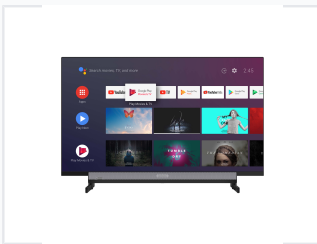

ADDITIONAL IMAGES

Overview

Immersive Entertainment Experience

This 40-inch FHD Android Smart TV combines a vibrant infinity screen with powerful audio technology to transform your viewing experience. Designed for seamless connectivity, it comes pre-integrated with popular streaming platforms like YouTube, Netflix, and Amazon Prime Video. With built-in Chromecast and smart operating system capabilities, it offers an intuitive and versatile solution for modern media consumption.

Display & Audio

Resolution	FHD (Full High Definition)
Screen Design	Infinity Screen
Audio Features	Dolby Audio, Front Speaker

Smart Features

Pre-installed Apps

- YouTube
- Netflix
- Amazon Prime Video

Smart Connectivity

Chromecast Built-in • Google Assistant • Wi-Fi

OS	Android TV

Physical Specifications

Screen Size	40 inches