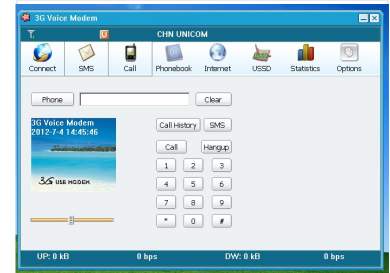

# 3G GSM Wireless Modem Dongle

This 3G GSM modem dongle enables wireless internet access through GSM networks. It supports downlink speeds up to 7.2Mbps and also provides voice call functionality.