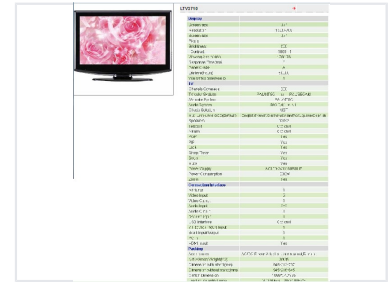

37-Inch LCD Television with Multiple AV Inputs

This 37-inch LCD TV features a 1366x768 resolution and supports PAL/NTSC/SECAM color systems. It has multiple connectivity options including HDMI, SCART, and PC inputs.

Overview

Professional 37-Inch LCD Display

This 37-inch LCD television is designed for versatile use, offering a crisp 1366x768 resolution and a high-grade A-level panel. It features a comprehensive array of connectivity options including HDMI, SCART, and PC inputs, making it suitable for various professional and commercial display environments. With a robust 600 cd/m² brightness and wide language support, it ensures reliable performance and clear visibility.

Display Performance

Key Display Metrics

600 cd/m²
Brightness

1000 :1
Contrast Ratio

7.6 ms
Response Time

Panel Quality

Grade A Panel

Technical Specifications

Interface Type	Status
HDMI	Supported
S-Video	Supported
SCART Input/Output	Supported
PC Input	Supported
Y Pb Pr/RGB	Supported
Tuner	Included

Physical Dimensions

Size and Weight

Specification	Value
Dimensions (with stand)	945 x 717 x 717 mm
Dimensions (without stand)	945 x 216 x 645 mm
Gross Weight	30.36 kg