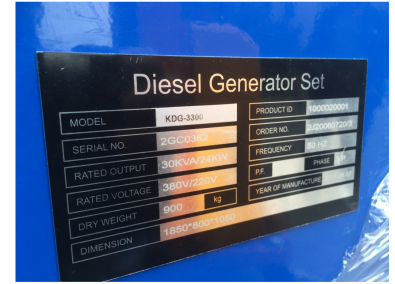

33 kVA Super Silence Diesel Generator Set

This diesel generator provides efficient electrical power, with a focus on quiet operation and long service life. The generator is designed to deliver safe and economical power in noise-sensitive environments.

ADDITIONAL IMAGES

Overview

High-Performance Silent Power

This 33 kVA diesel generator set is engineered for reliable power generation in noise-sensitive environments. Featuring a super-silence enclosure, it minimizes noise pollution while providing a robust and efficient power solution. Its compact and durable design makes it an ideal choice for construction sites, residential areas, and remote locations requiring stable prime or standby power.

Physical Characteristics

Dimensions and Weight

- Dimensions: 1850 x 800 x 1050 mm
- Dry Weight: 900 kg

Features

Key Features	Super Silence Enclosure, Diesel Powered, Overload Protection, Control Panel Interface
---------------------	---