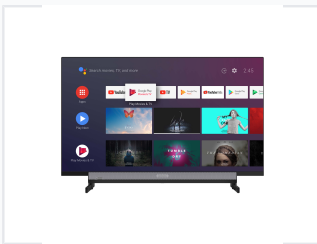

32-Inch HD Android Smart TV

This 32-inch HD Android Smart TV delivers a high-definition viewing experience. Powered by the Android TV operating system, it offers seamless access to numerous apps and streaming services.

ADDITIONAL IMAGES

Overview

Smart Entertainment Hub

This 32-inch HD Android Smart TV offers a comprehensive entertainment experience, combining high-definition visuals with the versatility of the Android TV operating system. Designed for seamless connectivity, it features built-in access to major streaming platforms and integrated Chromecast functionality. The inclusion of front-firing speakers and Dolby Audio ensures that the sound quality matches the clarity of the display, making it a perfect all-in-one solution for modern living spaces.

Display & Audio

Audio Technologies

Dolby Audio • Front Speaker

Display Features

FHD, Infinity Screen, LED

Smart Features

Supported Streaming Services

- YouTube
- Netflix
- Amazon Prime Video