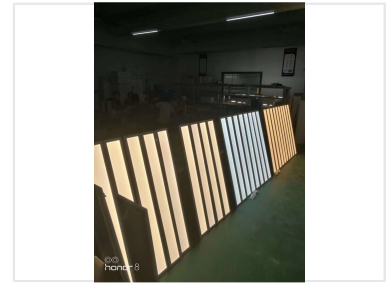

30x120 cm LED Panel Light 36-72W

This LED panel light is designed for general lighting applications. It operates within a power range of 36 to 72 watts and has dimensions of 30x120 cm.

ADDITIONAL IMAGES

Product Overview

High-Efficiency LED Panel Lighting

This 30x120 cm LED panel light features an ultra-thin 10mm aluminum frame design, perfect for modern commercial and residential interiors. Engineered for versatility, it supports recessed, suspended, and surface-mounted installation methods. With a special circuit design that ensures independent LED operation, this panel offers high brightness, energy savings of up to 75% compared to traditional lighting, and exceptional color rendering.

Component	Specification Range
LED Size	4014 / 2835
LED Quantity	180 - 360 pcs
Driver Type	Non-Isolated / Isolated
Panel Dimensions	30 x 120 cm
Panel Thickness	10 mm
Input Voltage	175-265V, 85-265V

Installation & Features

Installation Methods

Recessed • Suspended • Surface-mounted

Key Features

- Instant start-up (no flickering/humming)
- No RF interference
- Mercury-free and environmentally friendly
- High-efficiency constant current driver
- Independent circuit design for reliability