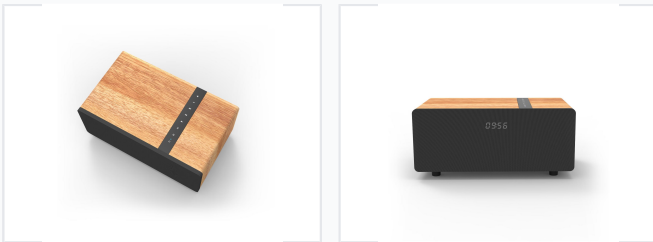

# 30W Desktop Bluetooth Speaker with Wood Enclosure

This 30W desktop Bluetooth speaker delivers clear and powerful sound. It features a wooden enclosure for enhanced acoustics and supports wireless audio streaming from Bluetooth-enabled devices.

## ADDITIONAL IMAGES

### Premium Desktop Audio

This 30W desktop speaker combines high-fidelity sound with a sophisticated aesthetic. Featuring a robust MDF wooden cabinet with a sleek PVC finish, it is designed to enhance both home and office environments. With versatile connectivity options including wireless Bluetooth and wired inputs, it offers a seamless audio experience for various media sources.

### Power Output

**30 W**  
Power Output

**Dimensions** 400mm (L) x 200mm (W) x 168mm (H)

**Construction** MDF Wooden Cabinet, PVC Finish