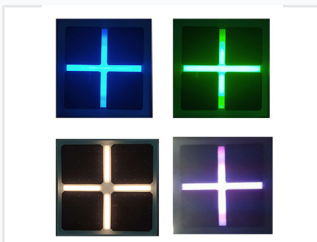

30cm Square Solar LED Paver

This 30cm square solar LED paver is designed for outdoor use. It integrates seamlessly into walkways and patios, providing sustainable energy and aesthetic appeal.

ADDITIONAL IMAGES

Product Overview

High-Performance Solar LED Paver

These 30cm x 30cm square solar pavers are designed for durable, sustainable, and energy-efficient outdoor lighting. Each unit features an integrated cross-pattern LED layout that converts solar energy into decorative illumination for pathways, patios, and driveways. Constructed with robust, weather-resistant materials, these units ensure long-term performance and seamless integration into various landscape designs.

Technical Specifications

Dimensions

30 cm
Length

30 cm
Width

Solar Cell Type

Monocrystalline silicon

LED Pattern

Cross pattern

Features & Applications

Recommended Use

- Walkways
- Patios
- Driveways
- Landscape design

Key Features

Weather Resistant • Solar Powered • Energy Efficient • Outdoor Rated

Available Light Colors

Blue, Green, White, Purple