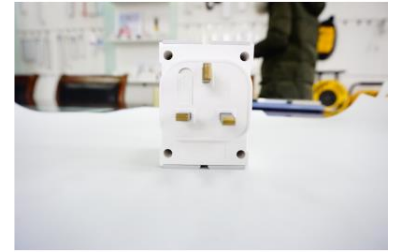

3-Way UK Plug Adapter with Fuse

This 3-way UK plug adapter allows users to connect multiple devices to a single UK wall socket. The integrated fuse offers protection against power surges and overloads.

ADDITIONAL IMAGES

Overview

Versatile 3-Way Power Expansion

This 3-way UK-style socket adapter is designed to efficiently expand a single wall outlet into three standard UK 3-pin sockets. Built with safety in mind, it features an integrated fuse to protect connected electronics from power surges and overloads. Its compact and lightweight design makes it an ideal solution for home, office, or international travel use.

Core Features

Key Highlights

3 Way

Socket Outlets

1 Qty

Integrated Fuse

Technical Specifications

Plug Standard	UK Standard 3-pin
Socket Standard	UK Standard 3-pin

Safety & Construction

Construction Materials

- Durable white plastic housing
- Visible brass pins for high conductivity

Safety Protection	Built-in Fuse, Overload Protection, Short Circuit Protection, Power Surge Protection
-------------------	--