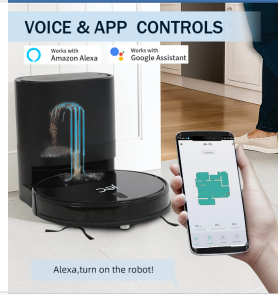

Smart Features

Smart Features

Tuya App • Amazon Alexa • Google Voice • Auto Recharge • Anti-collision • Anti-falling

Logistics

Loading Quantity

- 20'GP: 400 PCS
- 40'GP: 875 PCS
- 40'HQ: 1050 PCS