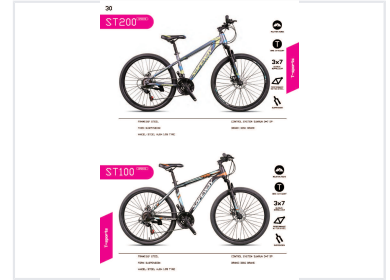

26-Inch Steel Frame Mountain Bicycle with Disc Brakes

This mountain bike has a durable 26" steel frame and suspension fork for comfortable rides on rough terrain. It is equipped with a SUNRUN 3x7 SP control system and reliable disc brakes for enhanced stopping power.

Overview

Robust Off-Road Performance

This 26-inch mountain bike is engineered for versatility and durability on mountain roads. Featuring a high-tensile steel frame and a suspension fork, it provides a stable and comfortable ride across rough terrain. Equipped with a reliable 3x7 speed control system and disc brakes, this bicycle offers precise gear shifting and enhanced stopping power for demanding off-road adventures.

Frame & Suspension

Frame Material	Hi-Ten Steel
Wheel Size	26 inch
Fork Type	Suspension

Drivetrain & Braking

Control System	SUNRUN 3x7 Speed
Brake Type	Disc Brake

Wheels & Tires

Tire Width	1.95 inch
Hub Material	Steel

Key Features

Performance Specs

21 SP Total Speeds	26 inch Wheel Diameter
------------------------------	----------------------------------

Key Attributes	Mountain Road, Off-Road Ready, Suspension Fork, Disc Brakes
----------------	---