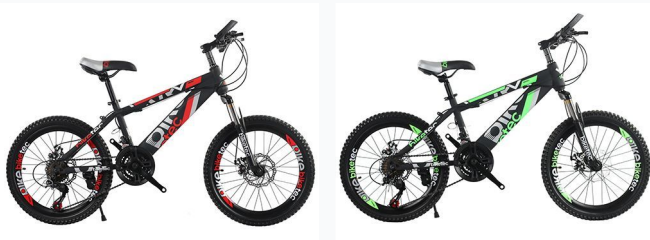

26-Inch Multi-Speed Mountain Bicycle

This 26-inch mountain bicycle is designed for off-road adventures and recreational riding. It features a durable frame, front suspension for absorbing bumps, and reliable disc brakes for stopping power.

ADDITIONAL IMAGES

Product Overview

26-Inch Multi-Speed Mountain Bicycle

This 26-inch mountain bicycle is engineered for versatile off-road adventures and recreational riding. It features a robust steel frame with suspension for enhanced shock absorption and reliable front and rear disc brakes for superior stopping power. Equipped with a 21-speed drivetrain and high-traction 2.4-inch air tires, this bike offers smooth gear transitions and stability across diverse terrains.

Technical Specifications

Frame & Fork

Component	Material/Type
Frame	Steel (Foldable with Suspension)
Fork	Steel
Handle Bar	Steel

Drivetrain & Braking

21 gear
Speeds

Wheel System

Alloy One-Piece Rim, 2.4-inch Air Tire

Logistics & Ordering

Packaging Information

- Item No.: 3500110-26
- Carton Size: 130 x 19 x 73 cm
- Volume: 0.180 CBM
- Packaging: 1PC per carton, 85% SKD Brown Box

Trade Terms

MOQ: 200 Units • FOB: Tianjin