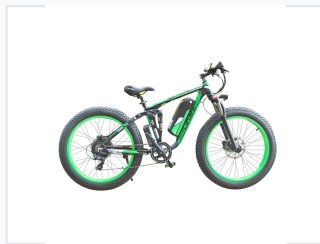

26" Fat Tire Electric Bike with Full Suspension

This electric bike features 26"x4.0 fat tires for enhanced stability and traction. It is equipped with a 7-speed drivetrain and a full suspension system for a comfortable ride.

ADDITIONAL IMAGES

Overview

High-Performance All-Terrain E-Bike

Designed for versatility and durability, this 26-inch fat tire electric bike offers a superior riding experience across diverse terrains. Featuring a full suspension system and a 7-speed drivetrain, it ensures comfort and control for both off-road adventures and urban commuting. The integrated smart computer and hydraulic disc brakes provide riders with precise performance monitoring and reliable stopping power.

Technical Specifications

Tire Dimensions	26 x 4.0 inches
Drivetrain	7 speeds
Suspension System	Full Suspension
Braking System	Hydraulic Disc Brakes

Performance & Control

Terrain Suitability

Off-road • Urban • All-terrain

Smart Computer Settings	5
Key Features	Fat Tires, Full Suspension, Hydraulic Brakes, Electric Assistance