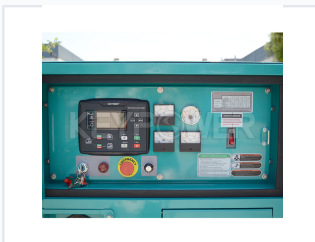

25 kVA Silent Diesel Generator

This 25 kVA diesel generator provides efficient and stable power output. Its silent design ensures low noise levels, making it suitable for prime and standby power applications.

ADDITIONAL IMAGES

Overview

Reliable Power Solution

This 25 kVA diesel generator is engineered for consistent and stable power output, making it an ideal choice for both prime and standby applications. Designed with noise reduction in mind, the unit features a silent enclosure suitable for residential, commercial, and industrial environments. It is powered by a high-performance engine and a branded alternator, ensuring durability and efficient operation for professional users.

Technical Specifications

Generator Drawing

Technical drawing illustrating the generator enclosure, engine components, and base frame layout.

Rated Power

25 kVA

Capacity

Available Enclosures

- Open type
- Silent type
- Super silent type