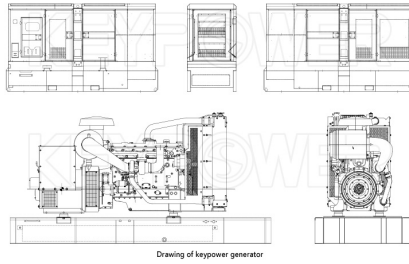

Technical Specifications

Generator Drawing

Technical drawing illustrating the generator enclosure, engine components, and base frame layout.

Rated Power

25 kVA

Capacity

Available Enclosures

- Open type
- Silent type
- Super silent type