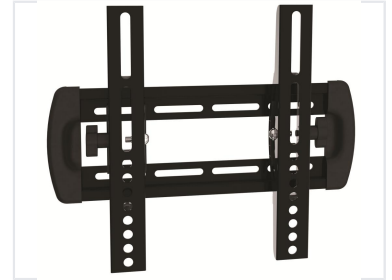

23-37 inch TV Wall Mounting Bracket VESA 200x200mm

This TV wall mounting bracket is designed for 23 to 37 inch televisions with a maximum VESA mounting pattern of 200 x 200mm. It is constructed from high gauge cold rolled steel and features a safety lock, bubble level and ultra-slim design.

Overview

Secure and Slim TV Mounting Solution

This TV wall mounting bracket is designed to provide a secure and stable mounting solution for televisions ranging from 23 to 37 inches. Its slim profile design allows your TV to sit close to the wall, creating a clean and modern aesthetic for home theaters or living rooms. The bracket is constructed from durable materials and includes all necessary hardware for a quick and easy installation process.

Key Features

Key Metrics

37 inch

Max Screen Size

200 mm

Max VESA Width

200 mm

Max VESA Height

Technical Specifications

Screen Size Range	23 - 37 inches
VESA Pattern	200 x 200 mm

Design & Construction

Material Quality

Durable Construction • Stable Mount • Slim Profile

Installation

Package Includes

- Wall mounting bracket
- Installation hardware
- Setup instructions