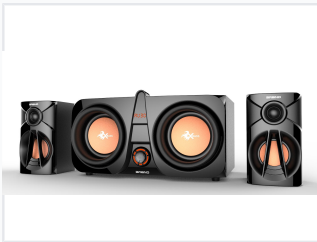

2.2 Channel Multimedia Bluetooth Speaker System with Subwoofer

This multimedia speaker system features a 2.2 channel configuration with a large subwoofer for enhanced bass. It supports Bluetooth connectivity for wireless audio streaming.

ADDITIONAL IMAGES

Overview

Immersive 2.2 Channel Audio Experience

The EM-3078FT multimedia speaker system is engineered to deliver a robust audio experience with its 2.2 channel configuration. Featuring a dedicated high-performance subwoofer, this system provides deep, resonant bass, complemented by dual satellite speakers for balanced sound reproduction. Designed for versatility, it seamlessly integrates into home entertainment setups with multiple connectivity options including Bluetooth, AUX, and USB playback.

Technical Specifications

Total Output Power

60 W

Output Power

Speaker Driver Size

- Subwoofer: 5.25 inch x 2
- Satellite: 3 inch x 2

Connectivity & Features

System Features

LED Display • Remote Control

Connectivity

Bluetooth, AUX IN, USB Playback, FM Radio

Dimensions

Unit Dimensions

Component	Dimensions (mm)
Subwoofer	421 x 339 x 226.3
Satellite	110 x 110 x 290