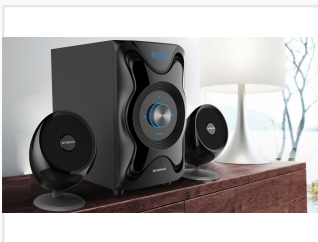

2.1 Channel Multimedia Speaker System with Bluetooth and Subwoofer

This 2.1 channel multimedia speaker system is designed for computer and multimedia applications. It delivers high-quality sound with deep bass response via its large subwoofer and Bluetooth connectivity.

ADDITIONAL IMAGES

Product Overview

Professional 2.1 Channel Multimedia Audio

This 2.1 channel multimedia speaker system is designed to provide high-quality audio for computer setups and home entertainment. Featuring a dedicated subwoofer and two satellite speakers, it delivers a balanced sound profile with enhanced bass response. The system offers versatile connectivity options including Bluetooth, AUX, and direct playback from USB or SD cards, making it a flexible solution for various multimedia needs.

Technical Specifications

Speaker Drivers

4 inch

Subwoofer Size

3 inch

Satellite Speaker Size

Total Output Power

14 W

Features & Connectivity

Control Features

- Remote Control
- LED Display
- Mode Selection
- Playback Controls

Connectivity

Bluetooth, AUX Input, USB Playback, SD Card Playback, FM Radio

Physical Dimensions

Unit Dimensions