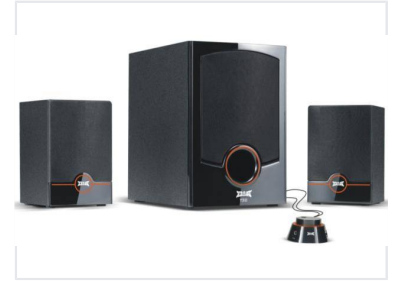

2.1 Channel Multimedia Speaker System

This multimedia speaker system features a black subwoofer with a red frame and glossy plastic satellite speakers. It is compatible with PCs, VCD/CD/DVD players, TVs, and earphones, utilizing separated audio inputs.

Product Overview

Immersive 2.1 Channel Audio

This 2.1 channel multimedia speaker system is engineered to provide a balanced audio experience, combining a dedicated subwoofer for deep bass with satellite speakers for crisp, clear highs. Designed for versatility, it is an excellent choice for desktop computing, small entertainment setups, or home office audio. The system offers a compact form factor without compromising on sound quality, making it a reliable solution for professional and personal multimedia needs.

Physical Dimensions

System Dimensions

Component	Dimensions (W x H x D)
Subwoofer	148 x 220 x 215 mm
Satellite Speaker	91 x 130 x 102 mm

Logistics

Container Load Capacity

Container Type	Capacity (Sets)
20 ft	942
40 ft	1956
40 ft HQ	2463