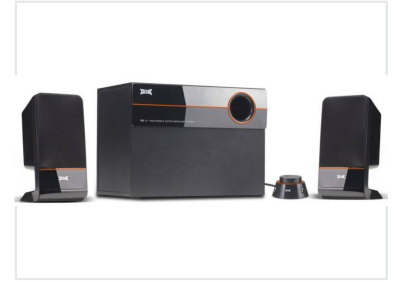

## 2.1 Channel Multimedia Speaker System

This 2.1 channel speaker system features a black subwoofer with a red frame and square satellite speakers. Its design ensures better sound quality in near field environments and is compatible with various audio devices.

#### Immersive Audio Experience

This 2.1 channel multimedia speaker system is engineered to deliver a balanced and rich audio performance for gaming, music, and movies. Featuring a dedicated 5-inch subwoofer for deep, resonant bass and two 3-inch satellite speakers for crisp highs, it creates a comprehensive soundstage. The system is designed for reliability and ease of use, making it an excellent addition to any entertainment setup.