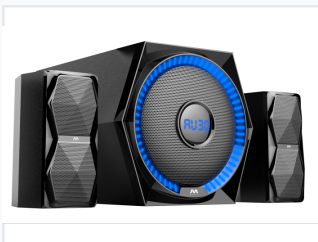

2.1 Channel Computer Speaker System with Subwoofer

This 2.1 channel speaker system is designed to deliver immersive audio with deep bass and clear highs. The system includes a subwoofer with blue LED and digital display, along with two satellite speakers.

ADDITIONAL IMAGES

Overview

Immersive 2.1 Channel Audio System

This 2.1 channel computer speaker system is engineered to provide a balanced and immersive audio experience for gaming, music, and multimedia applications. The system features a dedicated subwoofer for deep, resonant bass and two satellite speakers that deliver clear, crisp highs. With versatile connectivity options including Bluetooth, USB, and SD card support, this system is designed to integrate seamlessly into any modern desktop or home entertainment setup.