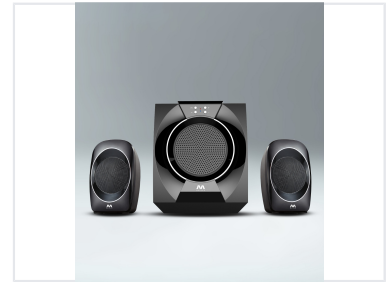

## 2.1 Channel Computer Speaker System with Subwoofer

This 2.1 channel computer speaker system is designed for enhanced audio on computers. It features a subwoofer and two satellite speakers.

#### Immersive Audio Solution

The EM-3118FST is a versatile 2.1 channel computer speaker system engineered to elevate desktop and laptop audio. Featuring a dedicated subwoofer for deep bass and dual satellite speakers, it delivers a balanced sound profile across mid and high frequencies. This compact system is ideal for gaming, music, and multimedia applications, offering users a comprehensive audio upgrade.

#### Key Features

FM Radio • LED Indicator • Remote Control