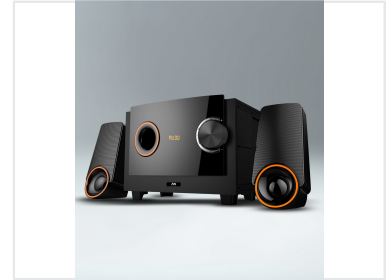

2.1 Channel Computer Speaker System

This 2.1 channel computer speaker system is designed for immersive audio. It features a subwoofer and two satellite speakers, delivering clear highs, rich mids, and deep bass.

Product Overview

Immersive 2.1 Channel Audio System

The EM-3129FT is a versatile 2.1 channel computer speaker system designed to deliver a balanced audio experience with clear highs, rich mids, and deep bass. Ideal for gaming, music, and multimedia entertainment, this system features a sleek, modern aesthetic that fits perfectly into any desktop environment. It combines powerful sound output with convenient control options, including remote operation and multi-source connectivity.

Technical Specifications

Total Output Power

14 W

Output Power

Speaker Driver Size

Subwoofer: 4 inch, Satellites: 3 inch (x2)

Dimensions

Physical Dimensions

Component	Dimensions (W x H x D)
Subwoofer	271 x 203 x 169 mm
Satellite	90 x 183 x 93 mm

Features & Connectivity

System Features

- FM Radio
- LED Display
- Remote Control
- Volume Control Knob

Connectivity