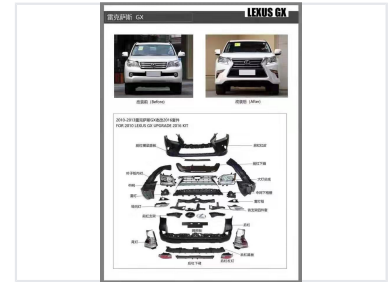

2012 to 2015 GX460 Conversion Body Kit

This body kit upgrades a 2012 GX460 to the 2015 model year look. It includes the front bumper assembly, grille, headlights, taillights, fog lights, fender flares, and trim pieces.

ADDITIONAL IMAGES

Overview

Comprehensive Upgrade Solution

This conversion body kit is designed to transform the aesthetic of earlier Lexus GX models to the more modern 2015-2016 model year appearance. The kit includes a full suite of exterior components, ranging from front bumper assemblies and grilles to lighting systems and rear bumper trim. Engineered for a precise fit, this upgrade allows for a refreshed vehicle look using high-quality materials.

Compatibility

Compatible Base Years	2010, 2011, 2012, 2013
Upgrade Target Year	2015-2016 Look

Kit Contents

Front End Components

- Front bumper skin
- Front bumper upper cover
- Front bumper lower lip
- Center grille
- Lower grille
- Headlight assembly
- Fog lights and housings
- Turn signals
- Front bumper brackets
- Fender liners
- Four-piece iron bracket set