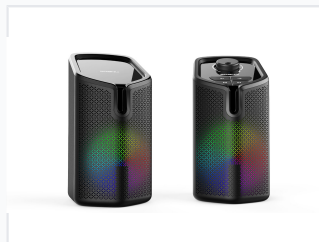

ADDITIONAL IMAGES

Product Overview

Compact Audio Solution

The EM-202FT 2.0 channel computer speakers offer a balanced audio experience suitable for music, gaming, and general multimedia playback. Featuring a sleek, compact design with a perforated grill, these speakers are built to fit seamlessly into any modern desktop environment. With integrated RGB lighting and versatile connectivity options, they provide both aesthetic appeal and functional performance for professional or personal workspaces.

Technical Specifications

Output Power

10 W

Total Output

Model Number

EM-202FT

Speaker Driver Size

3 inch

Physical Dimensions

Satellite Dimensions

92 x 179 x 92 mm