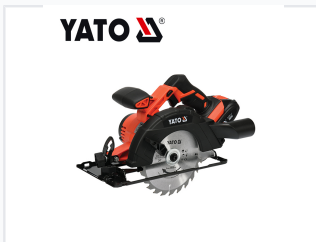

18V Cordless Circular Saw Kit with 165mm Blade

This cordless circular saw kit features an 18V battery and a 165mm blade. It is designed for cutting wood and other materials, offering a decent cutting depth for DIY and professional use.

ADDITIONAL IMAGES

Overview

Professional Cordless Performance

This 18V cordless circular saw kit offers a versatile and portable solution for precise wood cutting tasks. Engineered for efficiency, it features a 165mm blade capable of achieving a 54mm cutting depth at 90 degrees and 40mm at 45 degrees. Complete with a 2.0Ah battery and a rapid 60-minute charger, this tool is designed to maximize uptime on the job site.

Technical Specifications

Rotation Speed

3800 RPM
Rotation Speed

Cutting Capacity

Angle	Max Depth
90 Degrees	54
45 Degrees	40

Blade Specifications

- Diameter: 165mm
- Bore: 16mm
- Tooth Count: 24T

Power & Battery