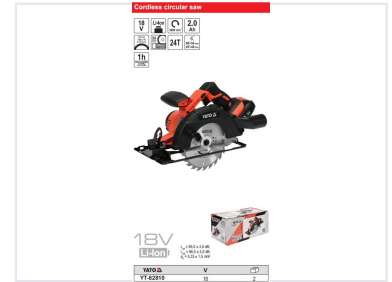

18V Cordless Circular Saw Kit with 165mm Blade

This cordless circular saw kit features an 18V battery and a 165mm blade. It is designed for cutting wood and other materials, offering a decent cutting depth for DIY and professional use.

ADDITIONAL IMAGES

Overview

Professional Cordless Performance

This 18V cordless circular saw kit offers a versatile and portable solution for precise wood cutting tasks. Engineered for efficiency, it features a 165mm blade capable of achieving a 54mm cutting depth at 90 degrees and 40mm at 45 degrees. Complete with a 2.0Ah battery and a rapid 60-minute charger, this tool is designed to maximize uptime on the job site.

Technical Specifications

Rotation Speed

3800 RPM
Rotation Speed

Cutting Capacity

Angle	Max Depth
90 Degrees	54
45 Degrees	40

Blade Specifications

- Diameter: 165mm
- Bore: 16mm
- Tooth Count: 24T

Power & Battery

Battery Capacity	2 Ah
Charging Time	60 min

Features

Base Adjustment	Adjustable steel base 0-45 degrees
Included Accessories	Cutting Guide, Battery, Charger, Saw Blade

Safety & Environment

Noise & Vibration