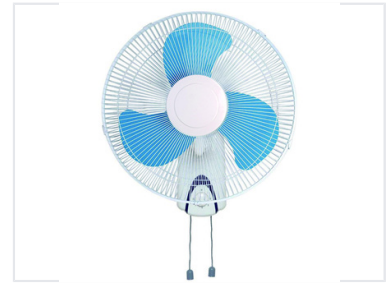

16-Inch Wall Mount Fan with Pull Cord Control

This 16-inch wall fan is designed for easy mounting and optimal air circulation. It features a multi-blade propeller system enclosed in a protective grill, with a pull-cord for speed and oscillation adjustments.

Overview

Efficient Cooling Solution

This 16-inch wall-mounted electric fan is designed for effective air circulation in both residential and commercial settings. Featuring a durable plastic construction and a convenient pull-cord control mechanism, it offers reliable performance and easy operation. Its compact design and wall-mount capability make it an ideal choice for spaces where floor area is limited.

Technical Specifications

Available Colors

White • Blue

Logistics

Origin

- Guangdong, China
- Shipment from Guangdong, China