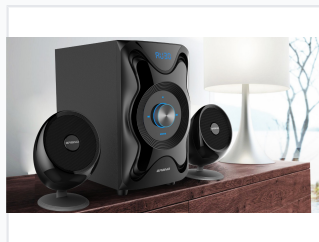

14W 2.1-Channel Computer Speaker System with USB, SD, Bluetooth, and FM Radio

This 2.1 channel computer speaker system delivers 14W of total power, providing clear and balanced audio. It features versatile connectivity options including USB, SD card reader, Bluetooth, and FM radio, allowing you to play music from various sources.

ADDITIONAL IMAGES

Product Overview

Versatile 2.1 Channel Audio Solution

This 2.1-channel computer speaker system delivers a total output power of 14W, providing balanced and immersive audio for desktop or home entertainment environments. Designed for versatility, the system integrates multiple playback sources including Bluetooth, USB, and SD card support, alongside a built-in FM radio. It features a dedicated subwoofer and satellite speakers, ensuring a complete multimedia audio experience with convenient remote control operation.

Technical Specifications

Total Output Power

14 W

Output Power

Speaker Drivers

- 1 x 4-inch Subwoofer
- 2 x 3-inch Satellite Speakers

Connectivity

Bluetooth, AUX IN, USB, SD Card, FM Radio

Physical Dimensions

System Dimensions

Component	Dimensions (W x H x D)
Subwoofer	156 x 271 x 215 mm
Satellite Speaker	107 x 155 x 105 mm

Features

Key Features

LED Display • Remote Control Included • 2.1 Channel System