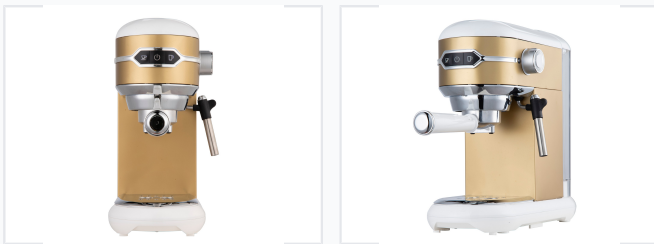

1450W Espresso Machine with Milk Frother

This espresso machine has a 1450W power rating and a 1L water capacity. It features a 15-bar pump, a milk frother, and a top warming plate.

ADDITIONAL IMAGES

Overview

Professional Espresso Experience at Home

This 1450W semi-automatic espresso machine is designed to bring café-quality beverages to any kitchen. Featuring a powerful 15-bar pump for optimal extraction and an integrated milk frother, it allows for the easy preparation of rich espressos, cappuccinos, and lattes. Its compact, stylish design includes user-friendly one-touch controls and convenient features like a cup warming plate and auto shut-off for energy efficiency.

Technical Specifications

| | |
|---------------------|--------|
| Power Rating | 1450 W |
| Pump Pressure | 15 bar |
| Water Tank Capacity | 1 L |

Features

Key Features

- Integrated milk frother steam wand
- One-touch control panel with illumination
- Top warming plate for cups
- Hot water function for cup cleaning
- Auto shut-off energy saving mode

| | |
|----------------------|---|
| Design & Maintenance | Transparent removable water tank, Removable drip tray, Compact design, Gold-colored housing, Chrome accents |
|----------------------|---|