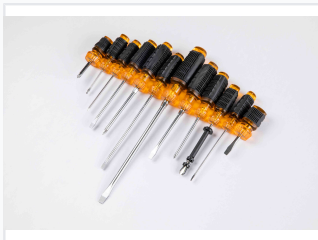

12-Piece Screwdriver Set with Cushion Grip

This 12-piece screwdriver set includes slotted, Phillips, and specialty bits. The screwdrivers have cushion grip handles and are made from high-quality steel.

ADDITIONAL IMAGES

Product Overview

Professional Grade Screwdriver Set

This comprehensive 12-piece screwdriver set is engineered for versatility and comfort in professional environments. Featuring a durable chrome vanadium steel shaft, each tool is designed to withstand rigorous use while providing reliable performance. The ergonomic, ribbed cushion grip ensures total control and reduces hand fatigue during extended operation, making it an essential addition to any toolkit.

Technical Specifications

Included Tip Types

- Slotted
- Phillips
- Square Drive
- Star Drive

Shaft Material	Chrome Vanadium Steel
Tip Features	Magnetic, Corrosion Resistant
Handle Design	Ribbed Cushion Grip
Total Pieces	12 pcs